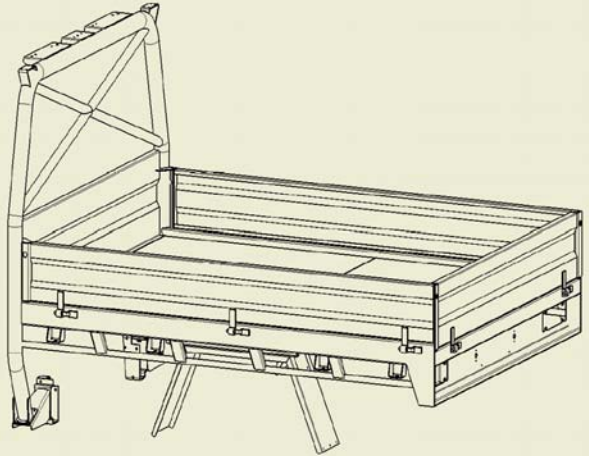

GEEBUNG FLEET SOLUTIONS